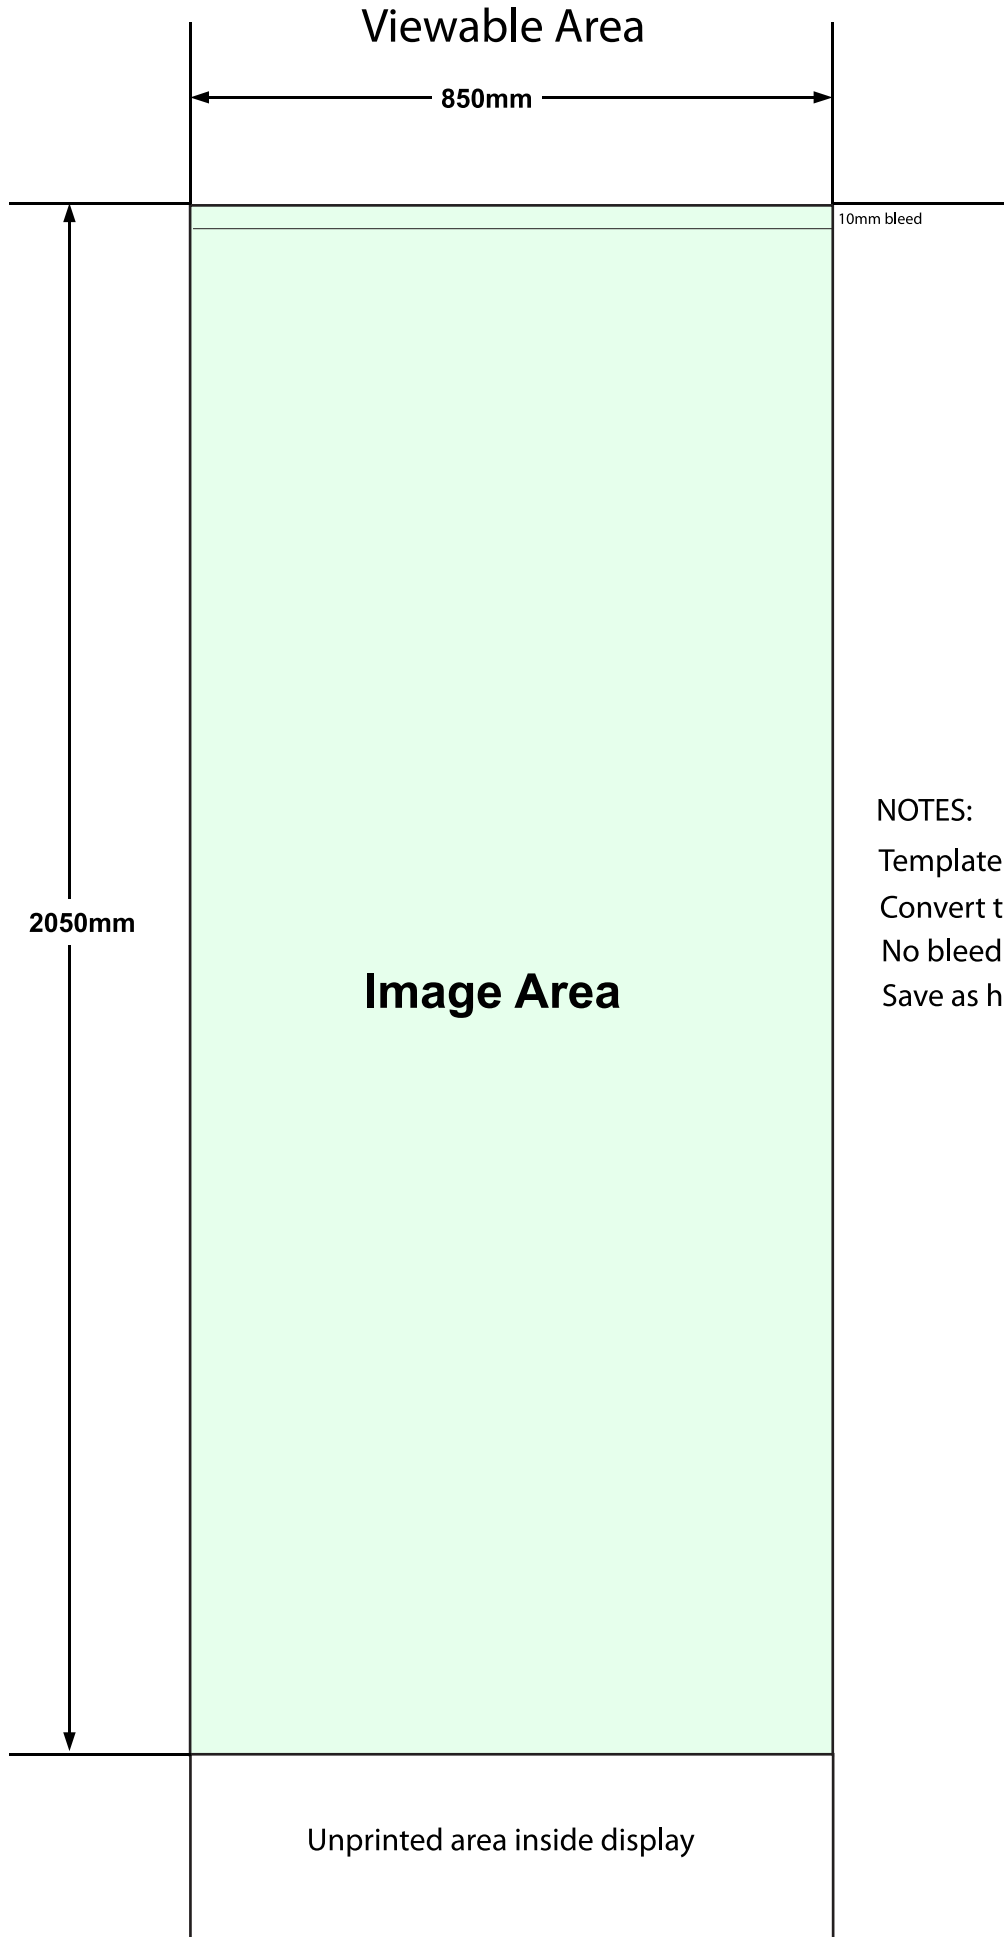

**Bravo Lite**  
**850mm x 2040mm**

**NOTES:**

- Template scaled to 10%
- Convert text to Outlines
- No bleed on side edges
- Save as high res PDF